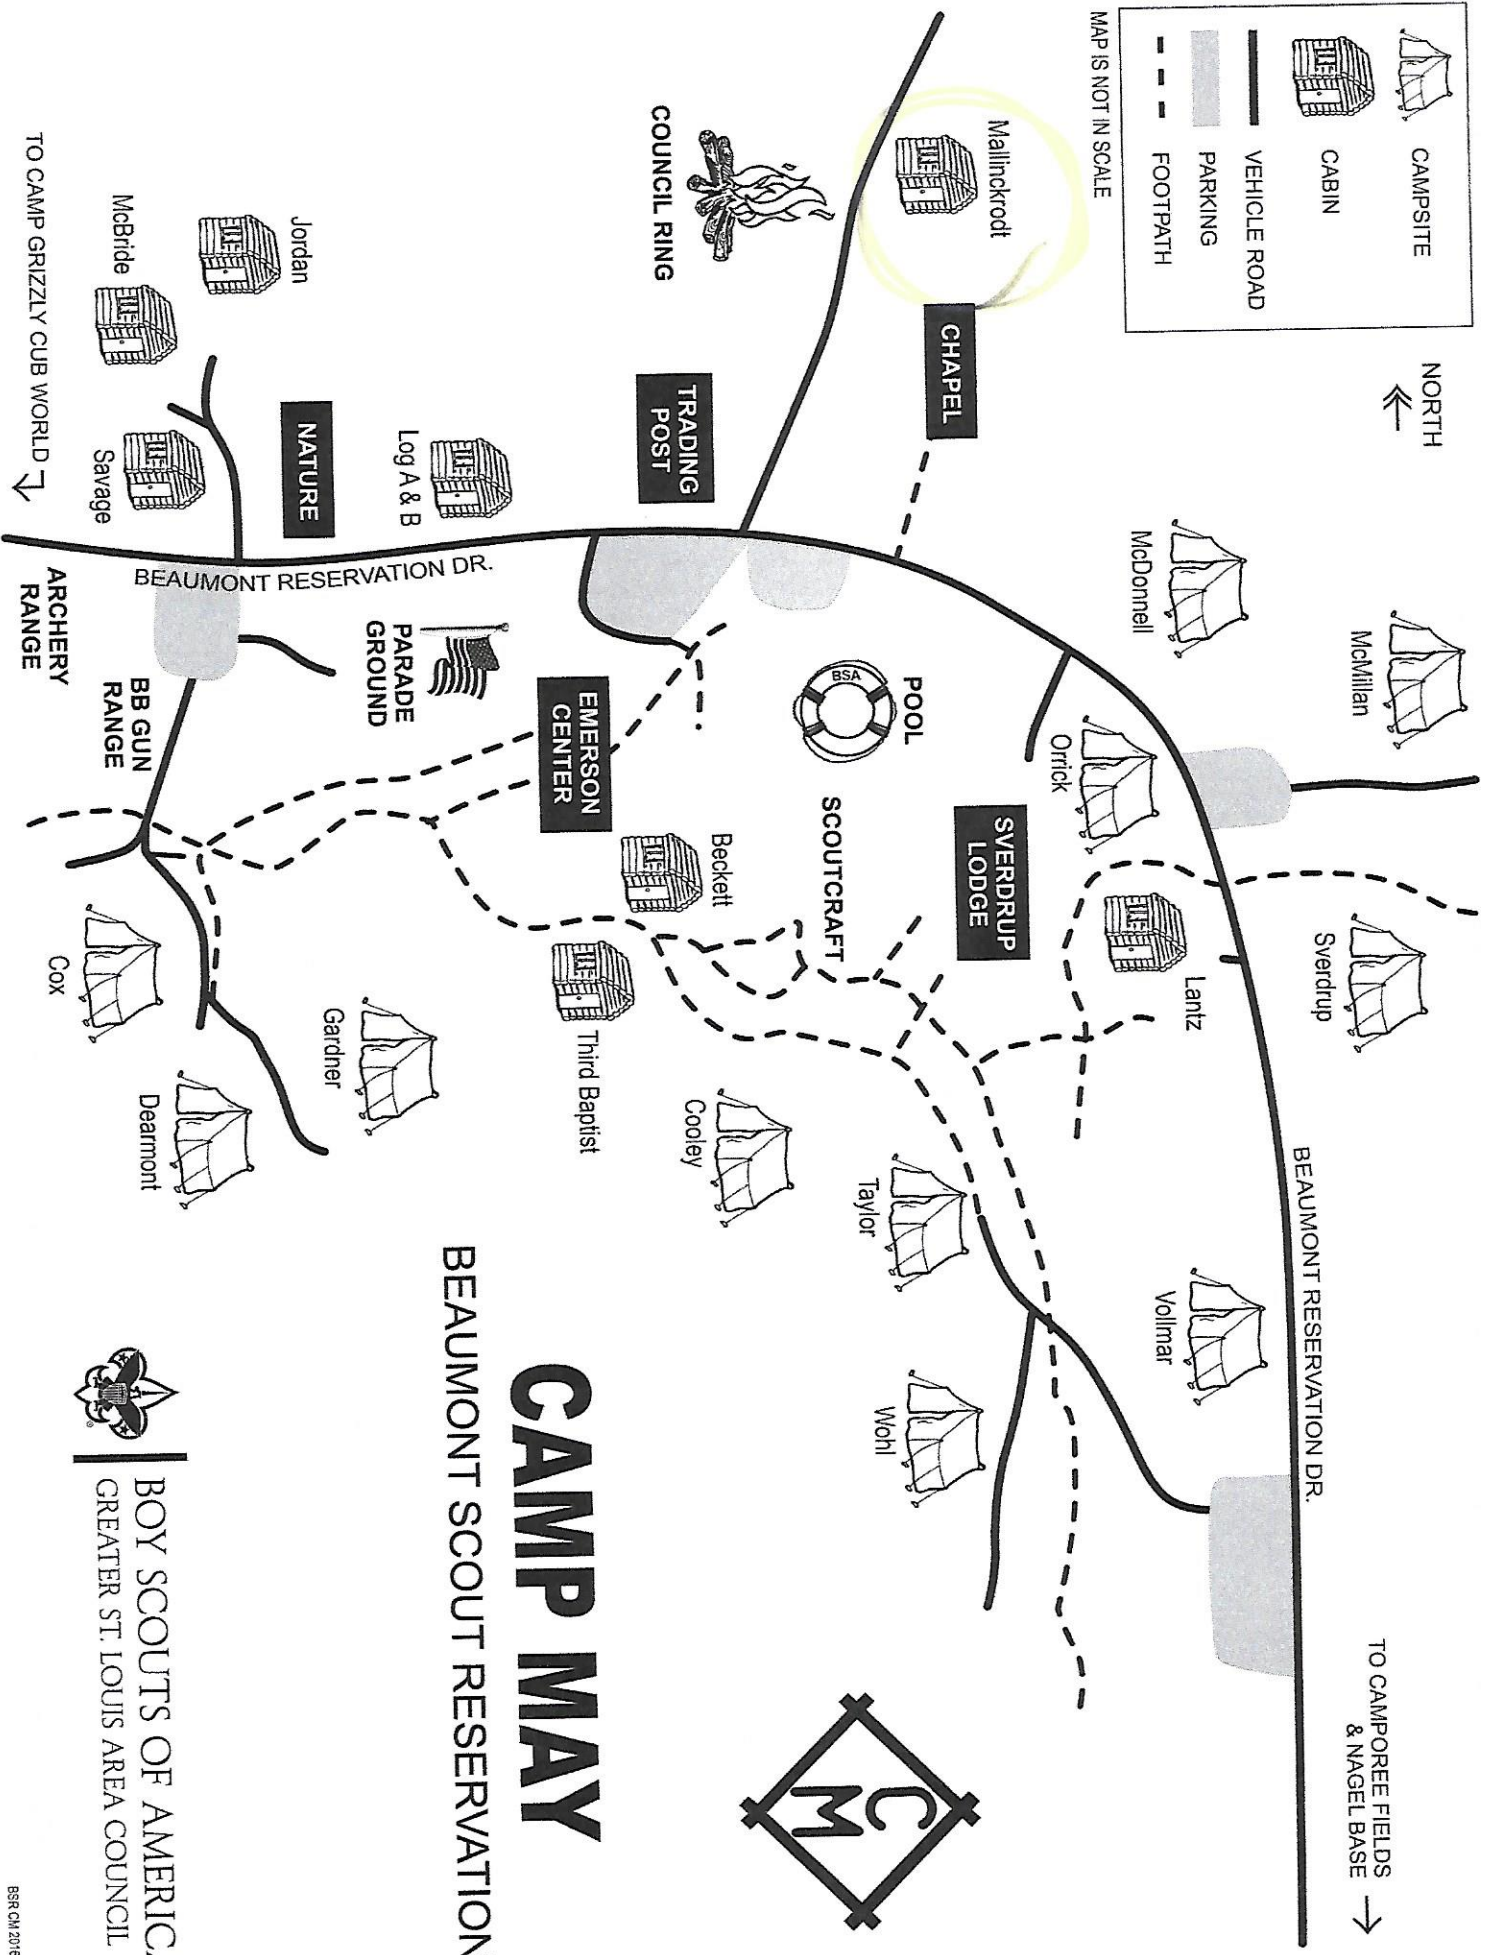

	CAMPSITE
	CABIN
	VEHICLE ROAD
	PARKING
	FOOTPATH

MAP IS NOT IN SCALE

NORTH
↑

TO CAMPOREE FIELDS & NAGEL BASE →

CAMP MAY

BEAUMONT SCOUT RESERVATION

BOY SCOUTS OF AMERICA®
GREATER ST. LOUIS AREA COUNCIL

TO CAMP GRIZZLY CUB WORLD ↙